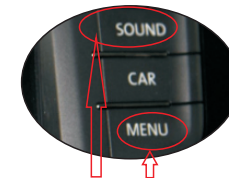

WIRING DIAGRAM LDS-VWGF-CP

DIP SWITCH SETTING
(After changing the dip code,press "reset"or power-on again)

DIP	S/W	STATUS	FUNCTION
PIN 1	OFF/ON		7 inch / 5.8inch
PIN 2	OFF/ON		NG/Touch point coordinate correction,and then turn"OFF"
PIN 3	OFF/ON		Close front view camera/Open front view camera
PIN 4	OFF/ON		Reversing gridline/Enable 360 panoramic
PIN 5	OFF/ON		NG/NG
PIN 6	OFF/ON		Rear view camera CVBS input / RGB input
PIN 7	OFF/ON		NG / NG
PIN 8	OFF/ON		Aftermarket rear view CAM/Original rear view CAM

REMARK:Please keep in the AUX interface when switch the CarPlay interface

- 1) Long press and hold "MENU" button to switch MENU, long press"MENU" button again,exit the switch MENU.
- 2)Short press "SOUND" button to open "Siri".
- 3)Other functions use touch screen to control it.