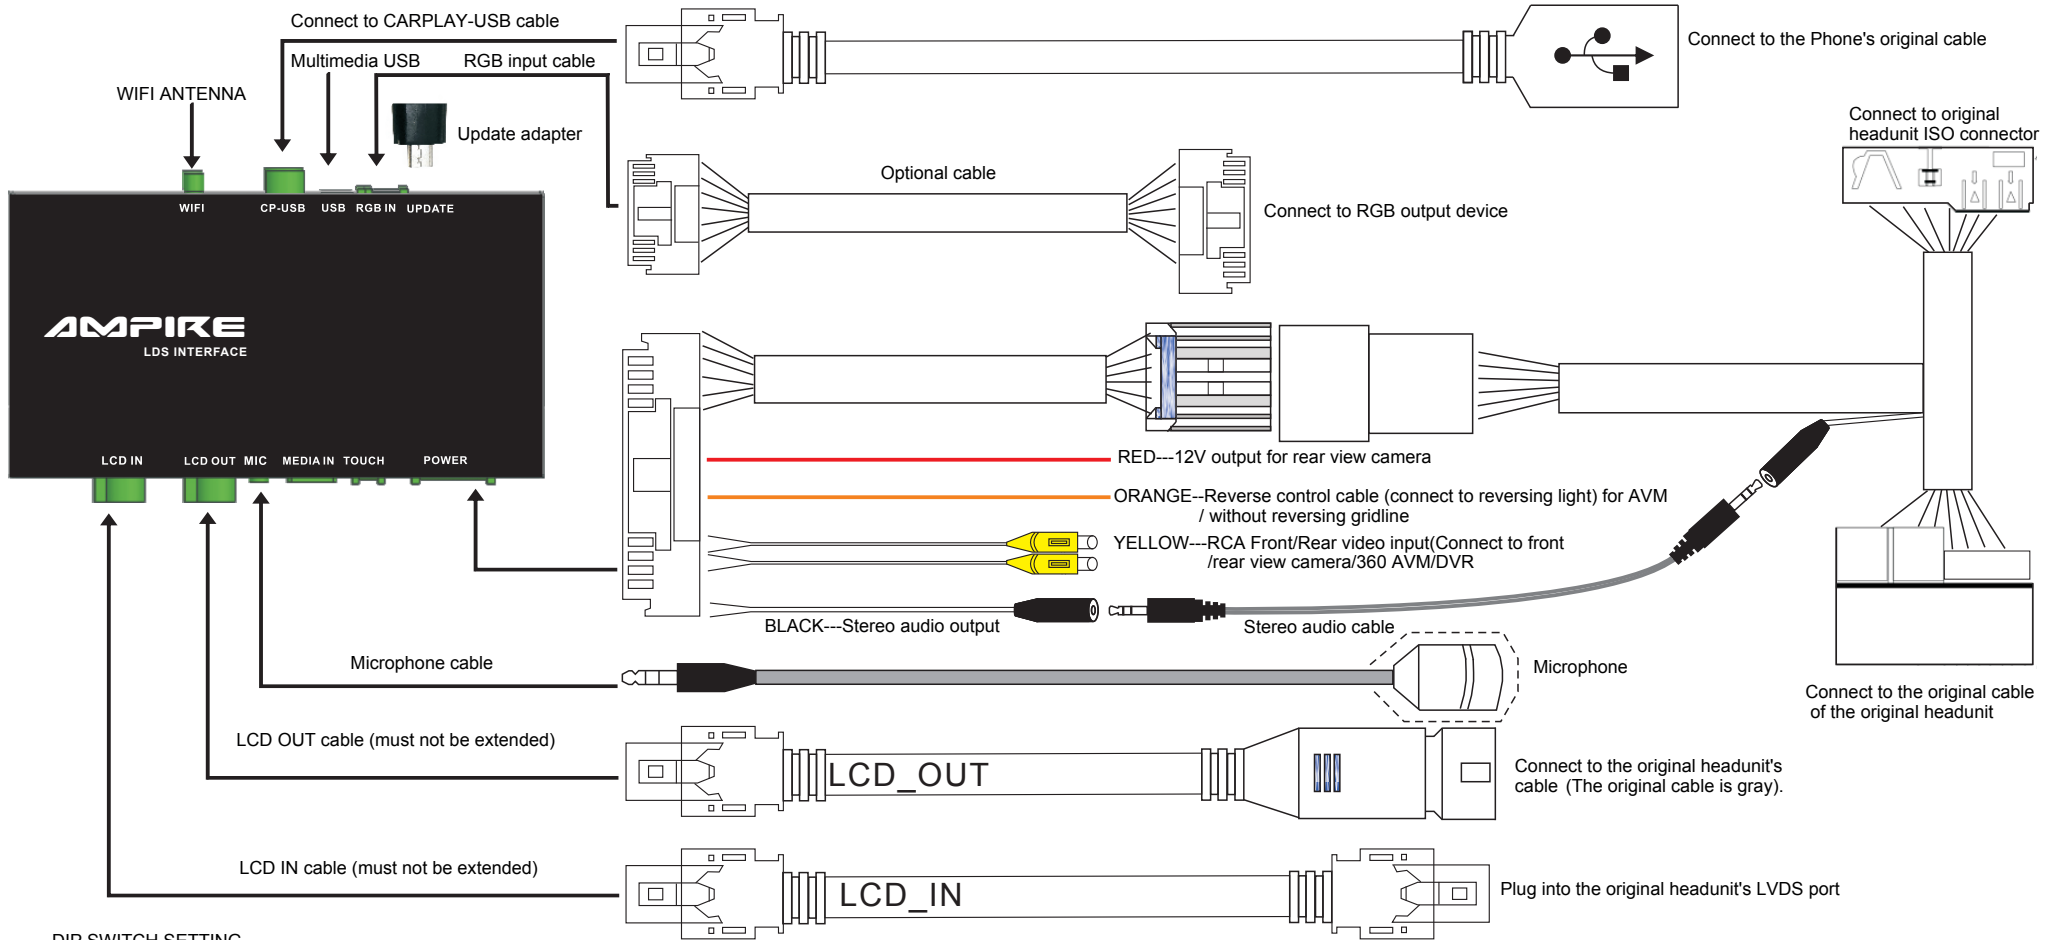

WIRING DIAGRAM LDS-VWGF-CP

DIP SWITCH SETTING
(After changing the dip code,press "reset"or power-on again)

DIP	S/W	STATUS	FUNCTION
PIN 1	OFF/ON		7 inch / 5.8inch
PIN 2	OFF/ON		NG/Touch point coordinate correction,and then turn"OFF"
PIN 3	OFF/ON		Close front view camera/Open front view camera
PIN 4	OFF/ON		Reversing gridline/Enable 360 panoramic
PIN 5	OFF/ON		NG/NG
PIN 6	OFF/ON		Rear view camera CVBS input / RGB input
PIN 7	OFF/ON		NG / NG
PIN 8	OFF/ON		Aftermarket rear view CAM/Original rear view CAM

REMARK:Please keep in the AUX interface when switch the CarPlay interface

- 1) Long press and hold "MENU" button to switch MENU, long press"MENU" button again,exit the switch MENU.
- 2)Short press "SOUND" button to open "Siri".
- 3)Other functions use touch screen to control it.