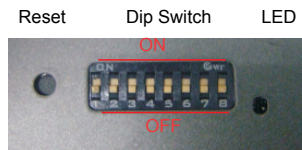

WIRING DIAGRAM LDS-VWGF-CP

DIP SWITCH SETTING
(After changing the dip code,press "reset"or power-on again)

DIP	S/W	STATUS	FUNCTION
PIN 1	OFF/ON		7 inch / 5.8inch
PIN 2	OFF/ON		NG/Touch point coordinate correction,and then turn"OFF"
PIN 3	OFF/ON		Close front view camera/Open front view camera
PIN 4	OFF/ON		Reversing gridline/Enable 360 panoramic
PIN 5	OFF/ON		NG/NG
PIN 6	OFF/ON		Rear view camera CVBS input / RGB input
PIN 7	OFF/ON		NG / NG
PIN 8	OFF/ON		Aftermarket rear view CAM/Original rear view CAM

REMARK:Please keep in the AUX interface when switch the CarPlay interface

- 1) Long press and hold "MENU" button to switch MENU, long press"MENU" button again,exit the switch MENU.
- 2)Short press "SOUND" button to open "Siri".
- 3)Other functions use touch screen to control it.