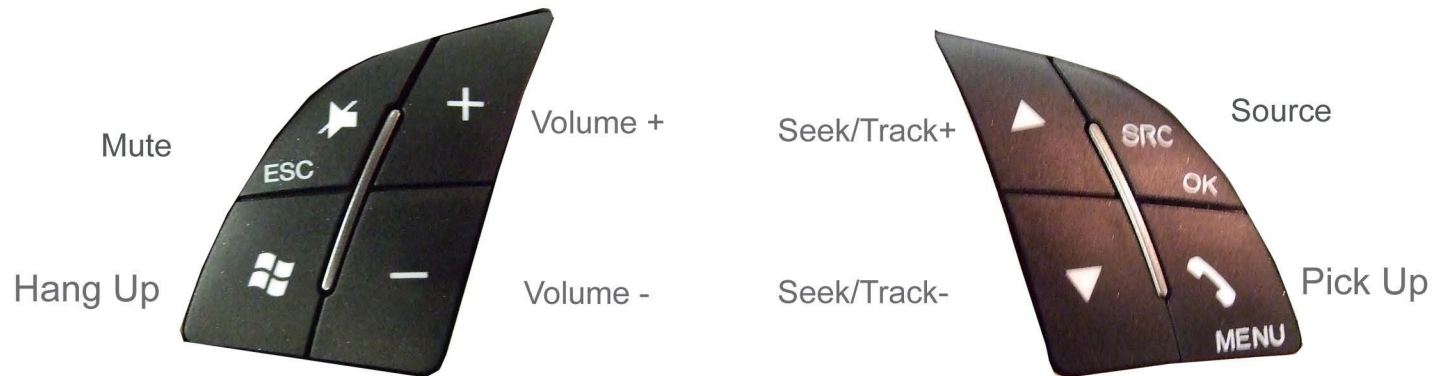

Installation Guide

Part No: CTSFA012.2 Fiat Steering Wheel Control Interface

Vehicle Compatibility:

Fiat Ducato 2007 >

Vehicles with 8 function steering wheel controls.

Steering Wheel Control Functions

* Note All Dates are guide lines only as specifications of vehicles change