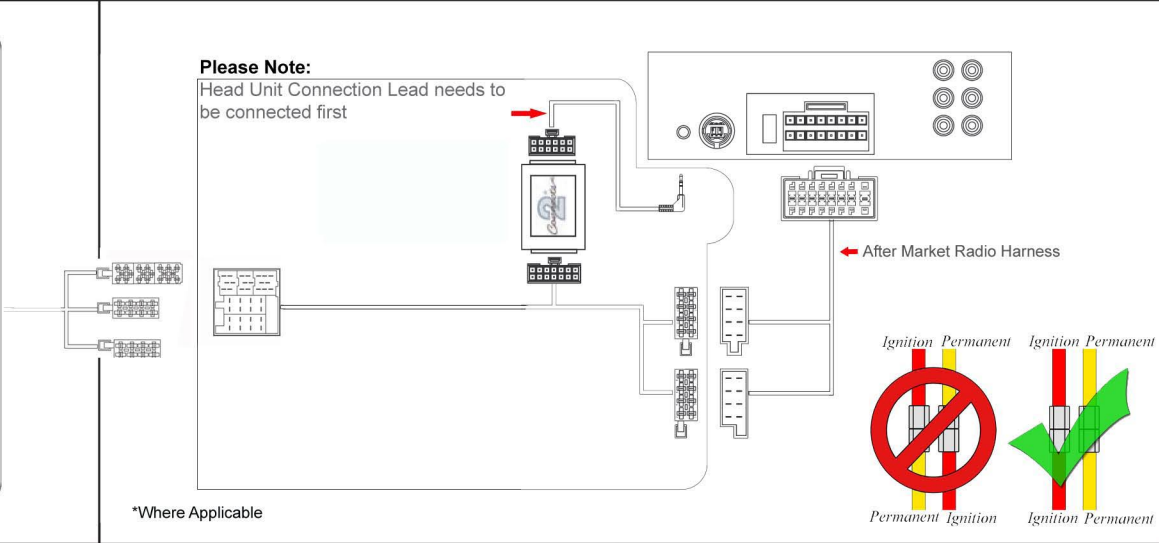

Installation Guide

Part No: CTSFA012.2 Fiat Steering Wheel Control Interface

Vehicle Compatibility:

Fiat Ducato 2007 >

Vehicles with 8 function steering wheel controls.

Steering Wheel Control Functions

* Note All Dates are guide lines only as specifications of vehicles change