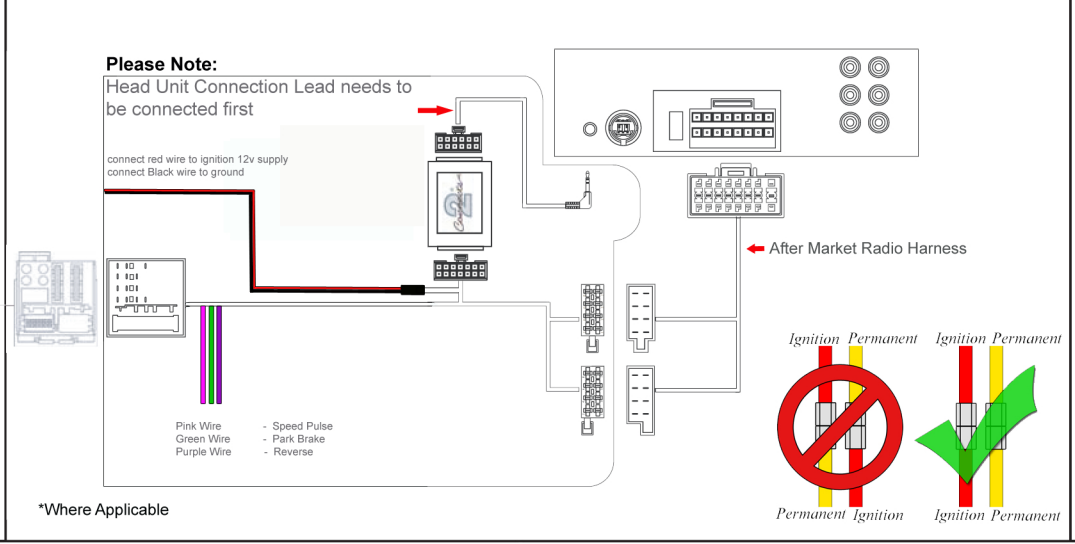

Installation Guide

Part No: CTSVX003.2 Vauxhall/Opel Can-Bus Steering Wheel Control Interface

Vehicle Compatibility:

CAN-Bus Vehicles

Vauxhall Corsa 2009 >

Steering Wheel Control Functions

Source

Track Up Volume Up

Track Down Volume Down

* Note All Dates are guide lines only as specifications of vehicles change

Installation Guide

Part No: **CTSVX003.2** Vauxhall/Opel Can-Bus Steering Wheel Control Interface

Board Computer / System Settings