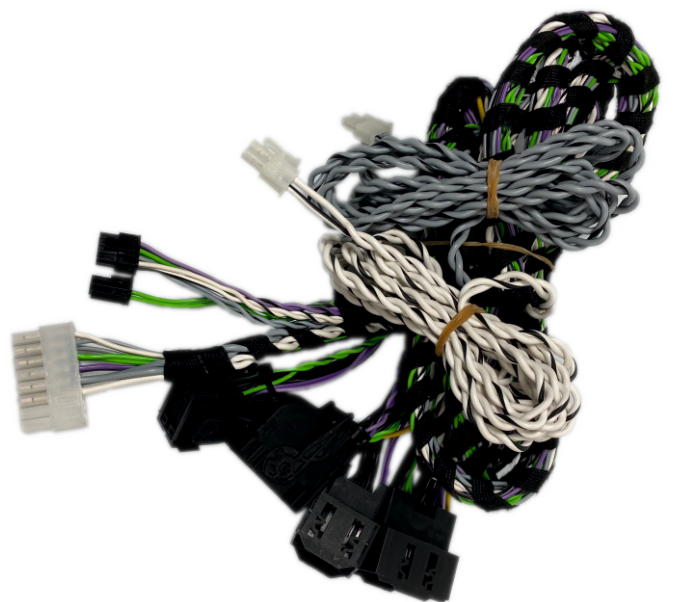

# GLADEN<sup>®</sup> MOSCONI

== NEXT LEVEL CAR AUDIO ==

## SU-MBGL

Vehicle specific harness for Mercedes GLE(W167)

<b>Car specific</b>	Mercedes
Year of manufacture	>2020
MBUX	X
No Soundsystem	✓

INPUT	Channel 1&2	Channel 3&4	Channel 5&6	Channel 7&8	Channel 9&10	Channel 11&12
Front	✓					
Front sub			✓			
Rear		✓				
Output	Channel 1&2	Channel 3&4	Channel 5&6	Channel 7&8	Channel 9&10	Channel 11&12
Front	✓					
Front sub			✓			
Rear		✓				

Amplifier	compatibility	additional products	Attention
Pico 4 8	✓	No	input3&4 pass through
Pico 6 8	✓	No	
Pico 8 10	No	No	
Pico 4 /Pico4SA	No	No	
ONE 130.4 DSP	No	No	

Possible accessories	SU-EXT2RCA	SU-EXT4RCA-MALE
	For Preout Channel 7&8	changes the microfit input to RCA plug