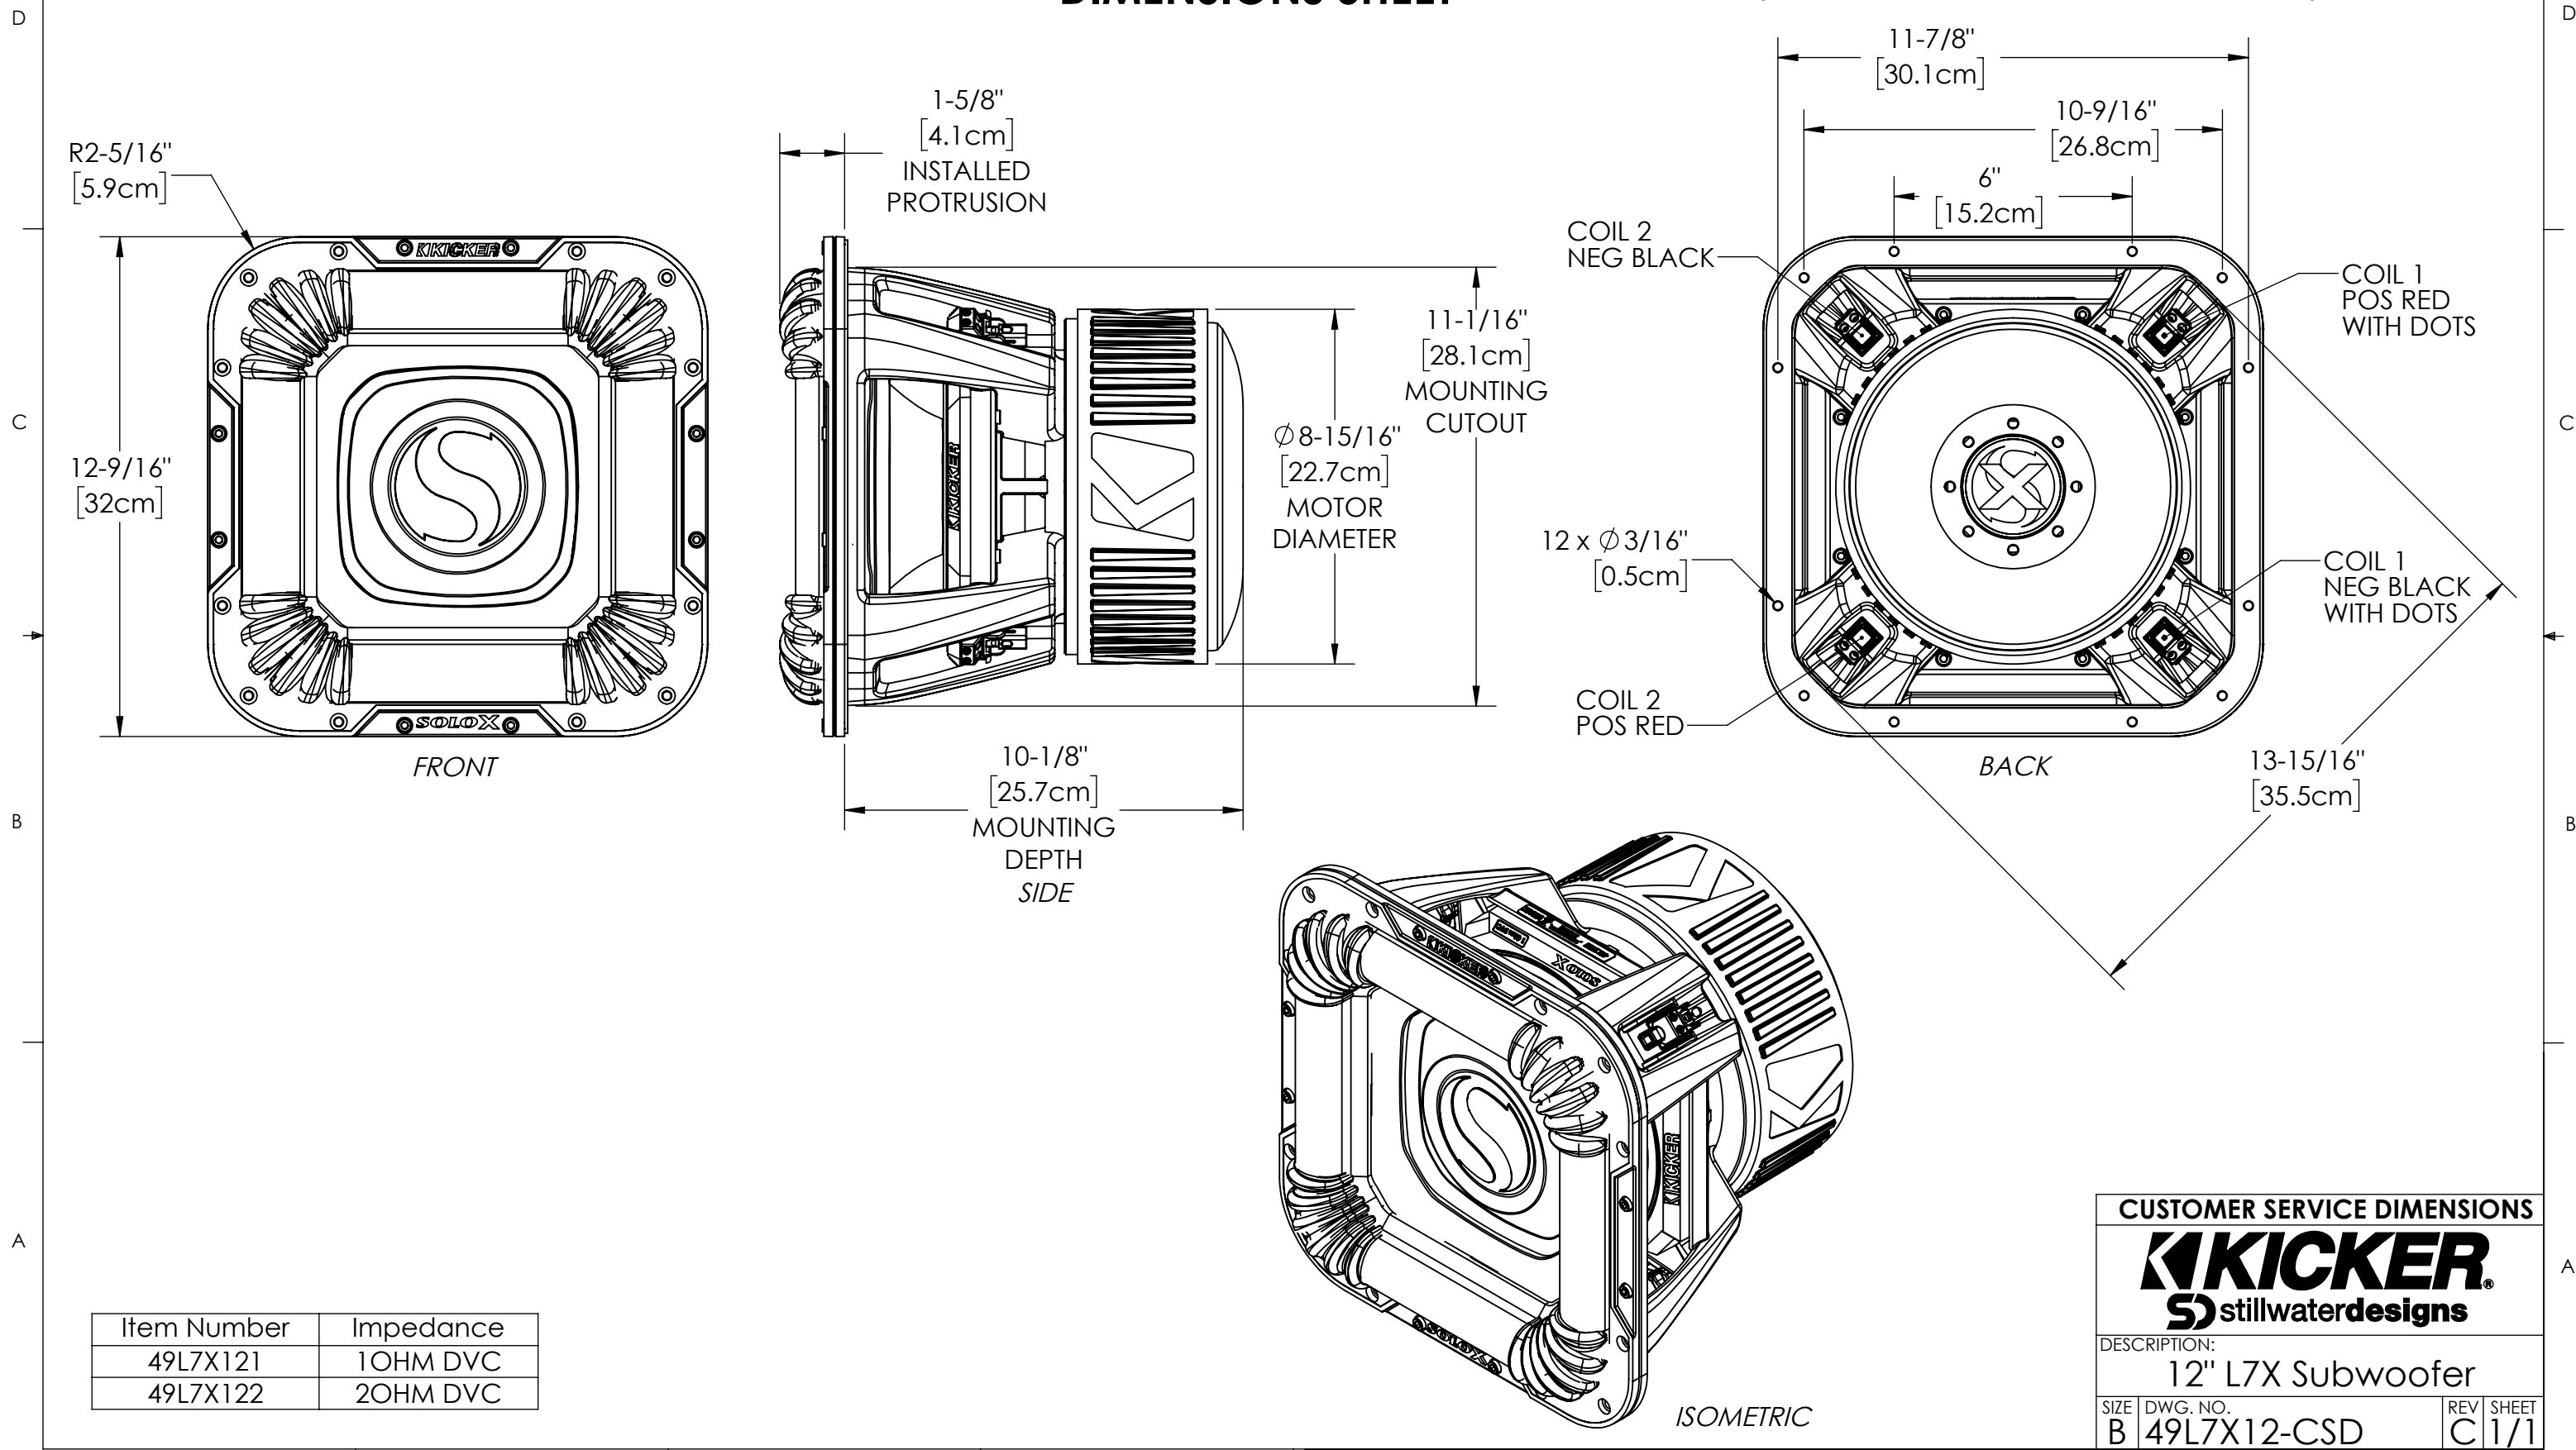

# CARTON ART VIEWS/PUBLISHED DIMENSIONS SHEET

*MOUNTING DEPTH DIMENSION ROUNDED UP TO NEAREST 1/16th"*  
*measured inches convert to mm equivalent add 1.6mm=1/16th then software rounds to nearest 1/16th*

| Item Number | Impedance |
|-------------|-----------|
| 49L7X121    | 1OHM DVC  |
| 49L7X122    | 2OHM DVC  |

**CUSTOMER SERVICE DIMENSIONS**

**KICKER**  
 stillwaterdesigns

DESCRIPTION:  
**12" L7X Subwoofer**

|      |             |     |       |
|------|-------------|-----|-------|
| SIZE | DWG. NO.    | REV | SHEET |
| B    | 49L7X12-CSD | C   | 1/1   |