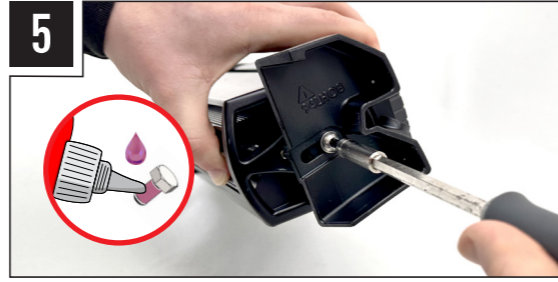

INSTALLATION PROCESS

Install should be completed with the grille left on the vehicle.