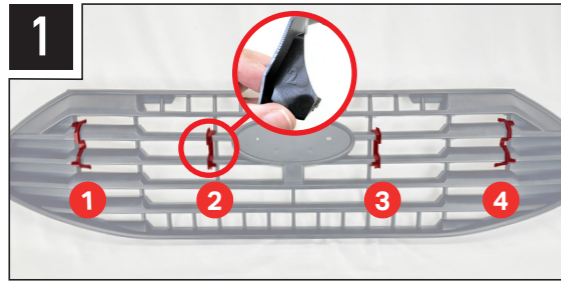

INSTALLATION PROCESS

Install should be completed with the grille left on the vehicle.