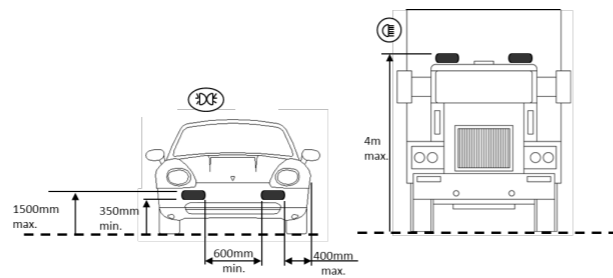

FORD TRANSIT COURIER (2014-2018)
GRILLE INTEGRATION KIT

UTILITY SERIES
LED WORK LIGHTS

BLACK LENS COVER
ACCESSORIES

AMBER LENS COVER
ACCESSORIES

FITTING INFORMATION

SIDE MOUNTING INFORMATION

EN Lamps with integrated Position light may need to be positioned according to the above sketch. If an additional pair of position lights is not permitted (e.g. in Switzerland, Austria), the position light should be disconnected. The legal regulations in individual countries must be observed.