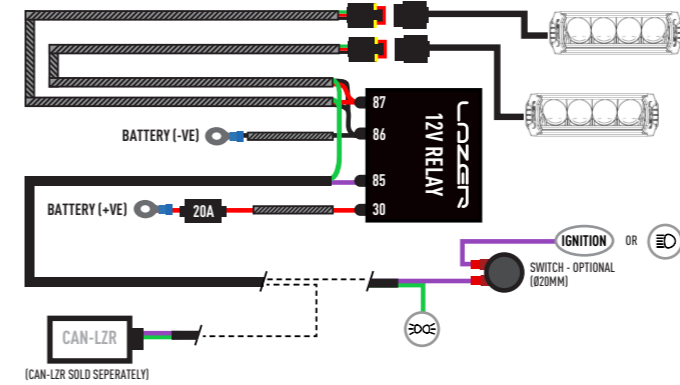

LAZER
HIGH PERFORMANCE LIGHTING

FORD
TRANSIT CUSTOM (2024+)
TRIPLE-R 750 GRILLE INTEGRATION KIT

FITTING INSTRUCTIONS

INSTALLATION PROCESS

Install should be completed with the grille left on the vehicle.

TORQUE VALUES

ELECTRICAL CONNECTION

TRIPLE-R 750

TRIPLE-R 750 ELITE

TRIPLE-R - POSITION LIGHT FUNCTION (OPTIONAL)