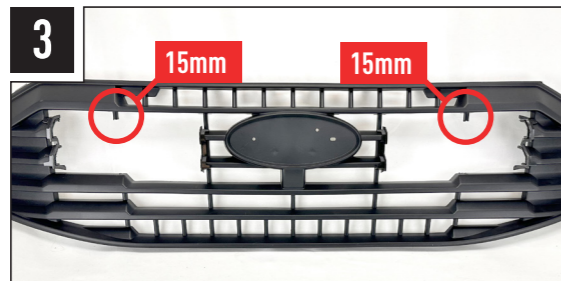

INSTALLATION PROCESS

Install should be completed with the grille left on the vehicle.