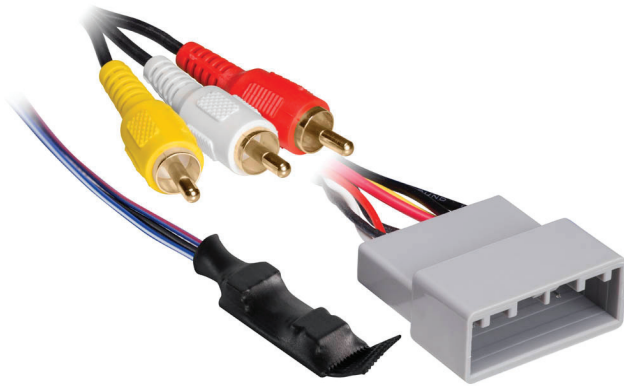

AXBUCH6V-H24V INTERFACE

INTERFACE FEATURES

- Retains the factory AUX-IN jack
- Retains the factory backup camera to an aftermarket radio
- Includes the AXCSO-6V 12-volt to 6-volt converter

Axxess Interface

Honda (without touchscreen) **Select Models** 2015-Up

Visit AxxessInterfaces.com for more detailed information about the product and up-to-date vehicle specific applications.

INTERFACE COMPONENTS

- AXBUCH6V-H24V harness
- AXCSO-6V 12-volt to 6-volt converter