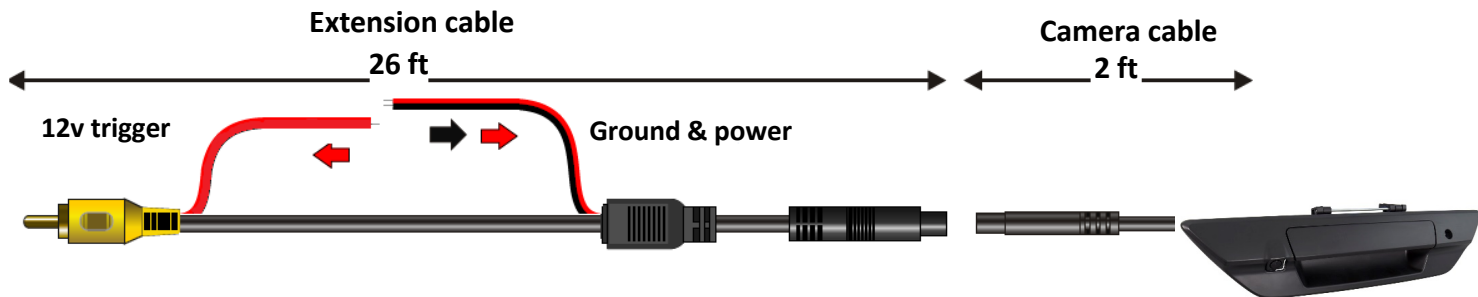

* See iBEAMUSA.com for full applications and year ranges.

3. Installation

- Connect the **RED** wire to a 12V reverse trigger.
- Connect the **BLACK** wire to a chassis ground.
- Cut the **WHITE** loop to cancel the parking guide lines.

4. Wiring Diagram

5. Specifications

Sensor	CMOS ¼ sensor
Resolution	400 TV Lines
Field of View	Diagonal 168°, Horizontal 136°, Vertical 100°
Illumination	0.1 Lux
IP Rating	IP69
Parking Lines	Defeatable
Extension Cable	26'
TV System	NTSC
Working Temp.	-20°C ~ 70°C
Warranty	3 Years